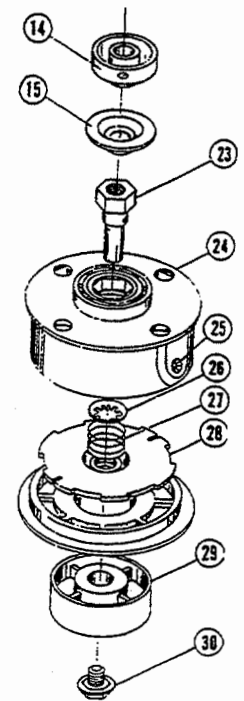

Item	Part No.	Description
1	147590	Main Handle Grip
2	147594	Throttle Cable Housing Assembly
3	610315	Throttle Cable
4	683303	Throttle Trigger Assembly
5	610314	Throttle Trigger Spring
6	610327	Shoulder Strap Clamp
7	612831	Grip
8	612021	Tube Closure
9	683870	J-Handle Assembly (includes items 7 and 8)
10	683295	Handle Bracket Assembly
11	147486	Drive Shaft Housing Assembly
12	147542	Flexible Drive Shaft
13	147488	Gear Box Assembly (includes items 14-16, 32)
14	147489	Blade Driver
15	147490	Lower Retaining Washer
16	147491	Lock Nut
17	682061	Blade Assembly
18	683299	Guard and Blade Assembly
19	683304	Guard and Blade Assembly Screws
20	147492	Guard Mount
21	147539	Guard Mount Screws
22	145873	4-Tooth Blade (includes item 31)
23	612483	Spool Shaft
24	147494	Outer Spool and Eyelet Assembly
25	145566	Eyelet
26	612026	Retainer (10 pack)
27	610636	Spring
28	147495	Inner Reel
29	147496	Bump Knob
30	147676	Bump Knob Bolt
31	147670	Blade Tooth Cover
32	147677	Mounting Hardware and Grease Plug Set
*33	682075	Shoulder Strap Assembly
*34	610375	Monofilament Cutting Line, 50 ft.
*35	683628	Combination Wrench
*36	147498	String Head Assembly (items 23-30, *34)
*37	147299	Locking Rod Tool