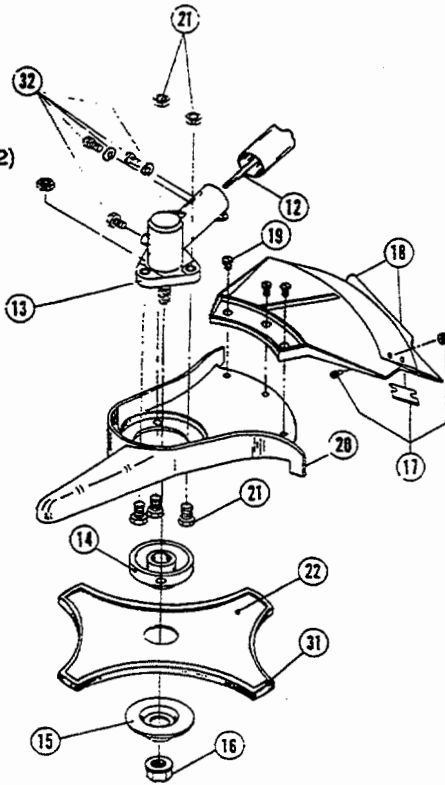

# BOOM & TRIMMER PARTS - IDC 580-1

Item	Part No.	Description
1	147590	Main Handle Grip
2	147594	Throttle Cable Housing Assembly
3	610315	Throttle Cable
4	683303	Throttle Trigger Assembly
5	610314	Throttle Trigger Spring
6	610327	Shoulder Strap Clamp
7	612831	Grip
8	612021	Tube Closure
9	683870	J-Handle Assembly (includes items 7 and 8)
10	683295	Handle Bracket Assembly
11	147486	Drive Shaft Housing Assembly
12	147542	Flexible Drive Shaft
13	147488	Gear Box Assembly (includes items 14-16, 32)
14	147489	Blade Driver
15	147490	Lower Retaining Washer
16	147491	Lock Nut
17	682061	Blade Assembly
18	683299	Guard and Blade Assembly
19	683304	Guard and Blade Assembly Screws
20	147492	Guard Mount
21	147539	Guard Mount Screws
22	145873	4-Tooth Blade (includes item 31)
23	612483	Spool Shaft
24	147494	Outer Spool and Eyelet Assembly
25	145566	Eyelet
26	612026	Retainer (10 pack)
27	610636	Spring
28	147495	Inner Reel
29	147496	Bump Knob
30	147676	Bump Knob Bolt
31	147670	Blade Tooth Cover
32	147677	Mounting Hardware and Grease Plug Set
*33	682075	Shoulder Strap Assembly
*34	610375	Monofilament Cutting Line, 50 ft.
*35	683628	Combination Wrench
*36	147498	String Head Assembly (items 23-30, *34)
*37	147299	Locking Rod Tool