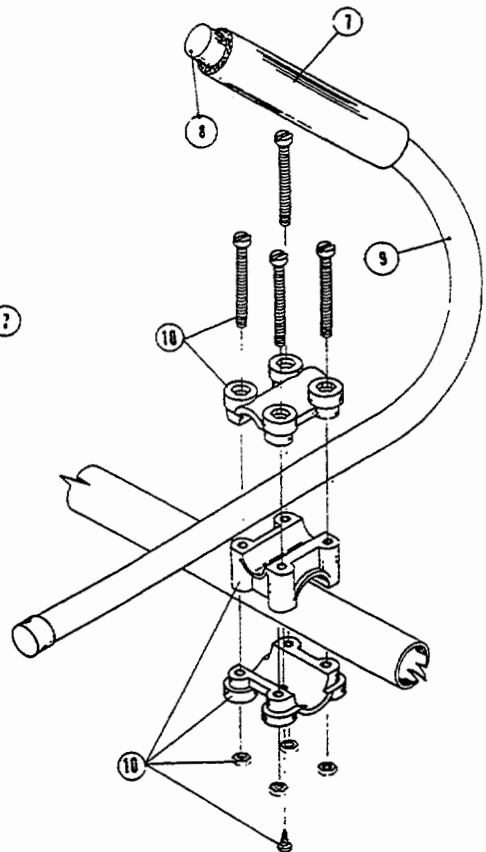

BOOM & TRIMMER PARTS - IDC 580-1