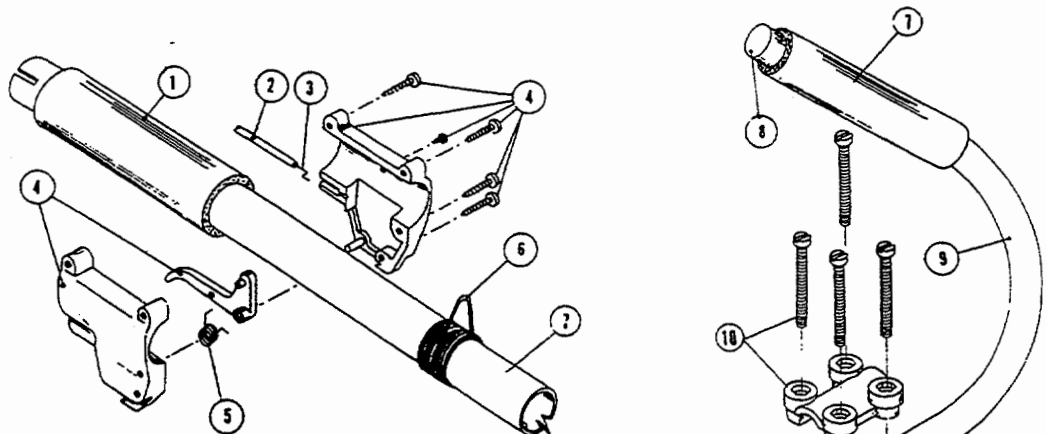

BOOM & TRIMMER PARTS - IDC 580-1