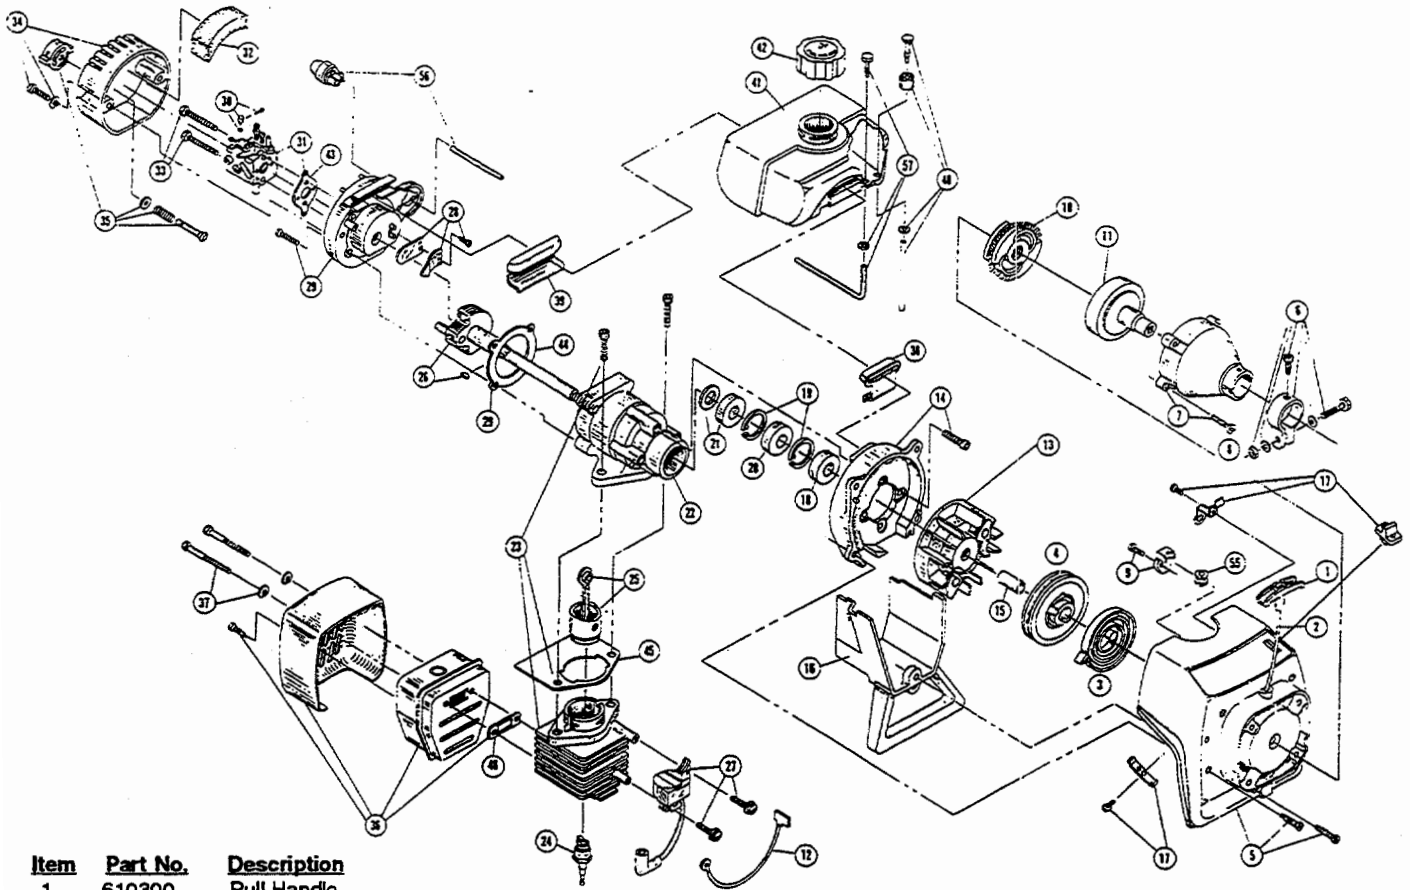

# ENGINE PARTS - IDC 580-1

Item	Part No.	Description
1	610300	Pull Handle
2	613103	Rope
3	613102	Recoil Spring
4	683856	Recoil Pulley Assembly
5	180045	Starter Housing Assembly
6	153597	Upper Clamp Assembly
7	153590	Clutch Cover Assembly
8	145888	Clutch Cover Screw Assembly
9	153644	Pulley Retainer Assembly
10	153591	Clutch Rotor Assembly
11	153592	Clutch Drum Assembly
12	180036	Wire Lead
13	153624	Flywheel Assembly
14	153520	Shroud Assembly
15	145918	Spacer
16	683078	Shroud Extension and Stand
17	180035	Switch Assembly
18	610308	Outer Bearing
19	682040	Snap Ring Assembly
20	610309	Seal
21	682041	Inner Bearing Assembly
22	147015	Crankcase
23	147603	Cylinder Assembly
24	610311	Spark Plug
25	153302	Piston and Rod Assembly
26	180022	Power Shaft Assembly
27	683390	Module Assembly
28	147573	Reed Assembly
29	180033	Carburetor Mount Assembly (includes item 28)
30	682048	Throttle Adjustment Assembly (Walbro)
30	147640	Throttle Adjustment Assembly (Tillotson)
31	147602	Carburetor Assembly
32	610312	Air Cleaner Filter
33	682505	Carburetor Mounting Screw Assembly
34	683414	Carburetor/Air Cleaner Cover Assembly
35	682052	Choke Knob Assembly